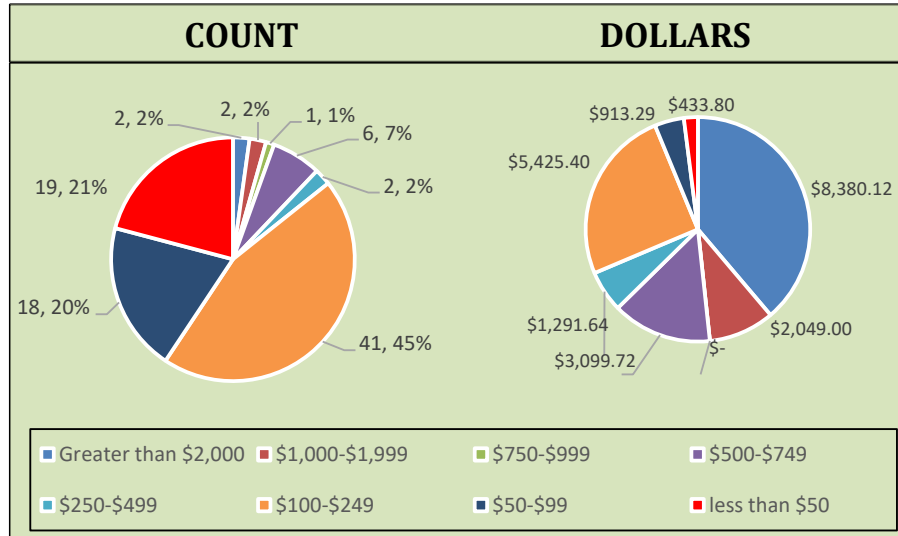

	2020	2019
TOTAL	\$4,853.15	\$1,577.00
MATCH	\$ 0.00	\$ 782.62

Donations Received, shown above, amount after GiveBIG! Fee:	
- 4.9% GiveBIG! Fee:	\$631.73
- % of Donations covering Fee:	86%

- Total Donations collected from 2021 GiveBIG! : \$ 17,312,276.00

### DONATION COUNTS by PERSON:

- Greater than \$2,000	2
- \$1,000-\$1,999	2
- \$750-\$999	1
- \$500-\$749	6
- \$250-\$499	2
- \$100-\$249	41
- \$50-\$99	18
- less than \$50	19

**- TOTAL DONATION COUNT: 91**

- # of First Time Donors: 46